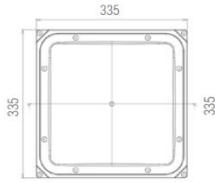

Product Datasheet

ARIGO

Canopy Luminaire

Description:

Suitable for recessed mounting in unventilated or ventilated ceilings. The luminaire must not be covered with insulation. For further details please contact with us. Light sources are fitted in the luminaire. The luminaire offer energy performance and much longer lifetime. The Luminaire will be accurate and realistic solution for you.

Technical Features:

Installation	: Recessed	Kelvin	: 3000-4000-5000-6500
Warranty	: 5 years	CRI	: >90
Lamp Type	: LED	LED Lifetime	: 80.000 h
Housing	: Aluminium	Power Supply	: 110-240V 50-60Hz
Glass	: Tempered Glass	Op. Temp.	: -20°C / +45 °C
IP	: 66