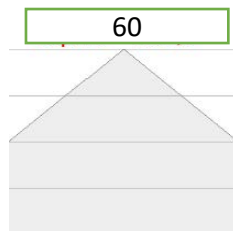

Prometrical Data:

Technical Details:

Item	Power (W)	Description	Light Output (Lm)	Dimensions (mm)
LEG1	30	Lowly Pendanted Gear 1	3840	345-193-367
LEG2	45	Lowly Pendanted Gear 2	5760	345-193-367
LEG3	60	Lowly Pendanted Gear 3	7680	345-193-367