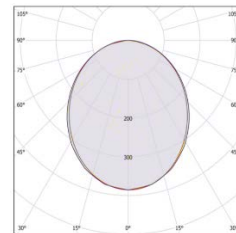

Prometrical Data:

Technical Details:

Item	Power (W)	Description	Light Output (Lm)	Dimensions (mm)
LEG1	30	Lowly Pendanted Gear 1	3840	345-193-367
LEG2	45	Lowly Pendanted Gear 2	5760	345-193-367
LEG3	60	Lowly Pendanted Gear 3	7680	345-193-367