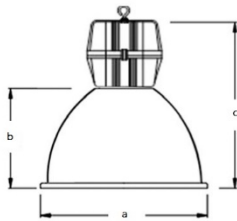

LOWLY

Pendant Luminaire

Description:

Suitable for pendant or surface mounting on ceilings. The luminaire must not be covered with insulation. For further details please contact with us. Light sources are fitted in the luminaire. The luminaire offer energy performance and much longer lifetime. The Luminaire will be accurate and realistic solution for you.

Prometrical Data:

Technical Details:

Item	Power (W)	Description	Light Output (Lm)	Dimensions (mm)
LEG1	30	Lowly Pendanted Gear 1	3840	345-193-367
LEG2	45	Lowly Pendanted Gear 2	5760	345-193-367
LEG3	60	Lowly Pendanted Gear 3	7680	345-193-367