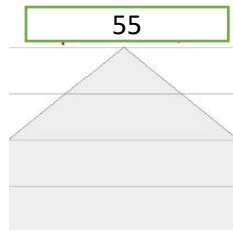

DORA

Highbay Luminaire

Description:

Suitable for surface mounting on ceilings. The luminaire must not be covered with insulation. For further details please contact with us. Light sources are fitted in the luminaire. The luminaire offer energy performance and much longer lifetime. The Luminaire will be accurate and realistic solution for you.

Prometrical Data:

Technical Details:

Item	Power (W)	Description	Light Output (Lm)	Dimensions (mm)
DEG1	50	Dora Highbay Gear 1	6100	600-125-55
DEG2	60	Dora Highbay Gear 2	7200	600-125-55
DEG3	90	Dora Highbay Gear 3	10250	900-200-55
DEG4	120	Dora Highbay Gear 4	14800	1200-200-55
DEG5	140	Dora Highbay Gear 5	17000	1500-200-55