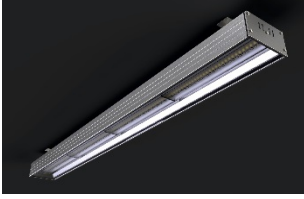

DORA

Highbay Luminaire

Description:

Suitable for surface mounting on ceilings. The luminaire must not be covered with insulation. For further details please contact with us. Light sources are fitted in the luminaire. The luminaire offer energy performance and much longer lifetime. The Luminaire will be accurate and realistic solution for you.

Technical Features:

Installation	: Surface	Kelvin	: 3000-4000-6500
Warranty	: 5 years	CRI	: >90
Lamp Type	: LED	LED Lifetime	: 80.000 h
Housing	: Aluminium	Power Supply	: 110-240V 50-60Hz
Glass	: Tempered Glass	Op. Temp.	: -30°C / +45 °C
IP	: 65		

Prometrical Data:

Technical Details:

Item	Power (W)	Description	Light Output (Lm)	Dimensions (mm)
DEG1	50	Dora Highbay Gear 1	6100	600-125-55
DEG2	60	Dora Highbay Gear 2	7200	600-125-55
DEG3	90	Dora Highbay Gear 3	10250	900-200-55
DEG4	120	Dora Highbay Gear 4	14800	1200-200-55
DEG5	140	Dora Highbay Gear 5	17000	1500-200-55