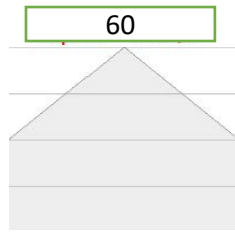

Prometrical Data:

Technical Details:

Item	Power (W)	Description	Light Output (Lm)	Dimensions (mm)
CBG1	4	Choice Corner Luminaire Gear 1	80	170-70-58
CBG2	8	Choice Corner Luminaire Gear 2	160	170-70-58

Technical Options: