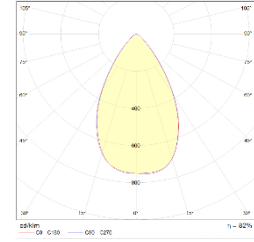

Prometrical Data:

Technical Details:

Item	Power (W)	Description	Light Output (Lm)	Dimensions (mm)
CBG1	4	Choice Corner Luminaire Gear 1	80	170-70-58
CBG2	8	Choice Corner Luminaire Gear 2	160	170-70-58

Technical Options: