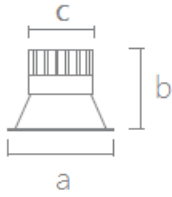

SLOT

Downlight Luminaire

Description:

Suitable for recessed mounting in unventilated or ventilated ceilings. The luminaire must not be covered with insulation. For further details please contact with us. Light sources are fitted in the luminaire. The luminaire offer energy performance and much longer lifetime. The Luminaire will be accurate and realistic solution for you.