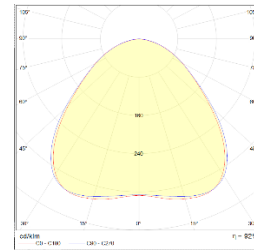

Prometrical Data:

Technical Details:

Item	Power (W)	Description	Light Output (Lm)	Dimensions (mm)
EDG1	6	Ela 1" Downlight	750	Q80-55-Q70
EDG2	8	Ela 2" Downlight	1000	Q10-55-Q85
EDG3	10	Ela 3" Downlight	1250	Q117-55-Q105
EDG4	15	Ela 4" Downlight	1875	Q147-55-Q130
EDG5	20	Ela 5" Downlight	2500	Q173-50-Q158
EDG6	23	Ela 6" Downlight	2875	Q190-55-Q175
EDG8	26	Ela 8" Downlight	3250	Q231-55-Q214