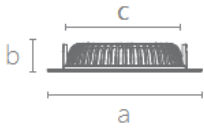

ELA

Downlight Luminaire

Description:

LED Downlights each offer different benefits from the beam distribution, trim selection and installation methods. Whether you are installing them in a new construction or in a retrofit application, they will fit seamlessly into your lighting application.