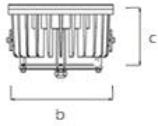

SUNS

Wallwasher Luminaire

Description:

Suitable for surface mounting on somewhere. The luminaire must not be covered with insulation. For further details please contact with us. Light sources are fitted in the luminaire. The luminaire offer energy performance and much longer lifetime. The Luminaire will be accurate and realistic solution for you.

Technical Features:

Installation	: Surface	Kelvin	: 3000-4000-5000-6500-RGB
Warranty	: 5 years	CRI	: <80
Lamp Type	: LED	LED Lifetime	: 80.000 h
Housing	: Aluminium	Power Supply	: 110-240V 50-60Hz
Optic	: Lens	Op. Temp.	: -20°C / +45 °C
IP	: 65