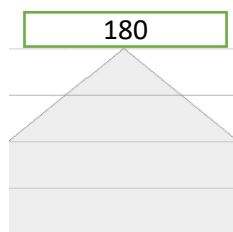

Prometrical Data:

Technical Details:

Item	Power (W)	Description	Light Output (Lm)	Dimensions (mm)
BFG1	8	Benice Lawn Gear 1	890	170-1000
BFG2	12	Benice Lawn Gear 2	1340	170-1000

Technical Options:

- *Dali
- *Dimmer
- *Emergency Kits

Quality Certificate: