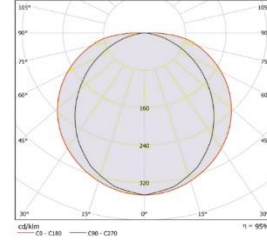

Prometrical Data:

Technical Details:

Item	Power (W)	Description	Light Output (Lm)	Dimensions (mm)
BFG1	8	Benice Lawn Gear 1	890	170-1000
BFG2	12	Benice Lawn Gear 2	1340	170-1000

Technical Options:

- *Dali
- *Dimmer
- *Emergency Kits