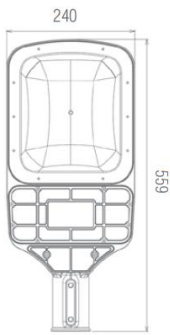

Product Datasheet

SPEC RIM

Street Luminaire

Description:

Suitable for surface mounting on somewhere. The luminaire must not be covered with insulation. For further details please contact with us. Light sources are fitted in the luminaire. The luminaire offer energy performance and much longer lifetime. The Luminaire will be accurate and realistic solution for you.

Prometrical Data:

Technical Details:

Item	Power (W)	Description	Light Output (Lm)	Dimensions (mm)
SSL1-RIM	30	Spec Rim Gear 1	4200	560-240-100
SSL2-RIM	50	Spec Rim Gear 2	6150	560-240-100
SSL3-RIM	60	Spec Rim Gear 3	8610	560-240-100
SSL4-RIM	70	Spec Rim Gear 4	9850	560-240-100
SSL5-RIM	90	Spec Rim Gear 4	11860	560-240-100
SSL6-RIM	100	Spec Rim Gear 5	14200	560-240-100