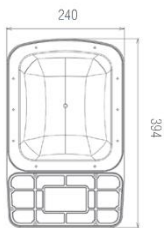

ECO HOUSTEN

Floodlight Luminaire

Description:

Suitable for surface mounting on somewhere. The luminaire must not be covered with insulation. For further details please contact with us. Light sources are fitted in the luminaire. The luminaire offer energy performance and much longer lifetime. The Luminaire will be accurate and realistic solution for you.

Technical Features:

Warranty	: 5 years	Kelvin	: 3000-4000-5000-6500
Lamp Type	: LED	CRI	: <90
Housing	: Aluminium	LED Lifetime	: 80.000 h
Optics	: Lens	Power Supply	: 110-240V 50-60Hz
Glass	: Tempered Glass	Op. Temp.	: -30°C / +50 °C
IP	: 66	Number Of LED	: 192