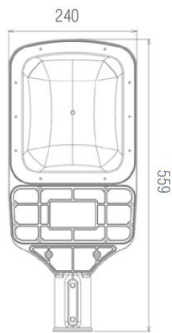

ECO SPEC

Street Luminaire

Description:

Suitable for surface mounting on somewhere. The luminaire must not be covered with insulation. For further details please contact with us. Light sources are fitted in the luminaire. The luminaire offer energy performance and much longer lifetime. The Luminaire will be accurate and realistic solution for you.

Technical Features:

Warranty	: 5 years	Kelvin	: 3000-4000-5000-6500
Lamp Type	: LED	CRI	: <90
Housing	: Aluminium	LED Lifetime	: 80.000 h
Optics	: Lens	Power Supply	: 110-240V 50-60Hz
Glass	: Tempered Glass	Op. Temp.	: -30°C / +50 °C
IP	: 66	Number Of LED	: 192