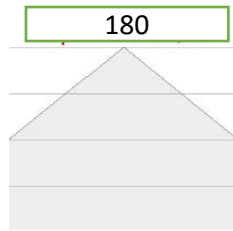

FALSO

Garden Luminaire

Description:

Suitable for surface mounting on ground. The luminaire must not be covered with insulation. For further details please contact with us. Light sources are fitted in the luminaire. The luminaire offer energy performance and much longer lifetime. The Luminaire will be accurate and realistic solution for you.

Technical Features:

Installation	: Garden	Kelvin	: 3000-4000-6000
Warranty	: 3 years	CRI	: <80
Lamp Type	: LED	LED Lifetime	: 40.000 h
Body	: Aluminium	Power Supply	: 110-240V 50-60Hz
Glass	: Difusser	Op. Temp.	: -20°C / +45 °C

Prometrical Data:

Technical Details:

Item	Power (W)	Description	Light Output (Lm)	Dimensions (mm)
FGG1	20	Falso Garden Gear 1	1950	3000-150
FGG2	40	Falso Garden Gear 2	3680	3000-150

Technical Options:

- *Dali
- *Dimmer
- *Emergency Kits

Quality Certificiate: