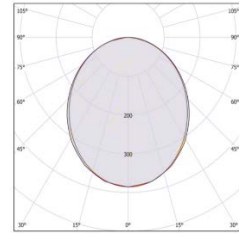

Prometrical Data:

Technical Details:

Item	Power (W)	Description	Light Output (Lm)	Dimensions (mm)
FGG1	20	Falso Garden Gear 1	1950	3000-150
FGG2	40	Falso Garden Gear 2	3680	3000-150

Technical Options:

- *Dali
- *Dimmer
- *Emergency Kits