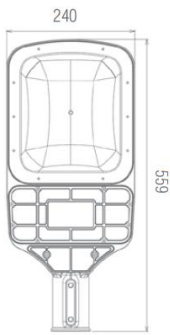

Product Datasheet

SPEC RIM

Street Luminaire

Description:

Suitable for surface mounting on somewhere. The luminaire must not be covered with insulation. For further details please contact with us. Light sources are fitted in the luminaire. The luminaire offer energy performance and much longer lifetime. The Luminaire will be accurate and realistic solution for you.

Prometrical Data:

Technical Details:

Item	Power (W)	Description	Light Output (Lm)	Dimensions (mm)
RSSG1	35	Spec Rim Gear 1	4350	560-240-100
RSSG2	50	Spec Rim Gear 2	6200	560-240-100
RSSG3	60	Spec Rim Gear 3	7450	560-240-100
RSSG4	75	Spec Rim Gear 4	9325	560-240-100
RSSG5	90	Spec Rim Gear 4	11200	560-240-100
RSSG6	100	Spec Rim Gear 5	12300	560-240-100