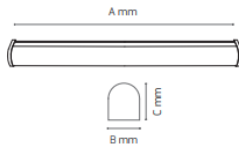

REG

Triproof Luminaire

Description:

Suitable for surface mounting on ceilings. The luminaire must not be covered with insulation. For further details please contact with us. Light sources are fitted in the luminaire. The luminaire offer energy performance and much longer lifetime. The Luminaire will be accurate and realistic solution for you.

Prometrical Data:

Technical Details:

Item	Power (W)	Description	Light Output (Lm)	Dimensions (mm)
REGG1	18	Reg Waterproof Gear 1	1764	600-90-75
REGG2	25	Reg Waterproof Gear 2	2450	1200-90-75
REGG3	38	Reg Waterproof Gear 3	3724	1200-90-75
REGG4	60	Reg Waterproof Gear 4	5880	1500-90-76