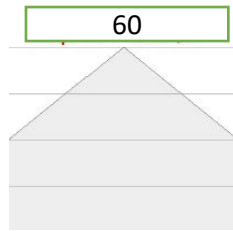

Product Datasheet

AURA

Highbay Luminaire

Description:

Highbay luminaires provide premium performance, quality and versatility. With up to 60% performance lower power consumption compared to traditional fluorescent and HID light sources, these luminaires are designed to reduce your total cost of ownership, while providing modern uniform light. These luminaires are ideal for high ceiling (10' to 60') in ware houses, manufacturing facilities, gymnasiums, grocery stores or any other large indoor space, and they provide direct and semi-direct light.

Prometrical Data:

Technical Details:

Item	Power (W)	Description	Light Output (Lm)	Dimensions (mm)
AEG1	60	Aura Highbay Gear 1	7950	335-335-100
AEG2	90	Aura Highbay Gear 2	12300	335-335-100
AEG3	120	Aura Highbay Gear 3	15850	335-335-100
AEG4	140	Aura Highbay Gear 4	19300	335-335-100