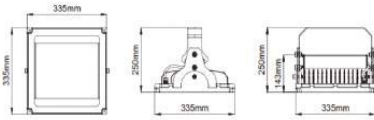

Product Datasheet

AURA

Highbay Luminaire

Description:

Highbay luminaires provide premium performance, quality and versatility. With up to 60% performance lower power consumption compared to traditional fluorescent and HID light sources, these luminaires are designed to reduce your total cost of ownership, while providing modern uniform light. These luminaires are ideal for high ceiling (10' to 60') in ware houses, manufacturing facilities, gymnasiums, grocery stores or any other large indoor space, and they provide direct and semi-direct light.

Technical Features:

Installation	: Surface	Kelvin	: 3000-4000-6500
Warranty	: 5 years	CRI	: >90
Lamp Type	: LED	LED Lifetime	: 80.000 h
Housing	: Aluminium	Power Supply	: 110-240V 50-60Hz
Glass	: Tempered Glass	Op. Temp.	: -20°C / +45 °C
IP	: 65