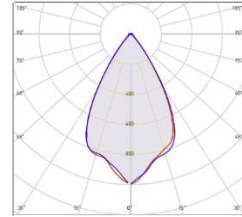

Technical Features:

Installation	: Ray Surface	Kelvin	: 3000-4000-6000
Warranty	: 3 years	CRI	: >80
Lamp Type	: COB LED	LED Lifetime	: 50.000 h
Housing	: Aluminium	Power Supply	: 110-240V 50-60Hz
Glass	: Reflector	Op. Temp.	: -20°C / +45 °C
IP	: 20		

Prometrical Data:

Technical Details:

Item	Power (W)	Description	Light Output (Lm)	Dimensions (mm)
PRG1	10	Pure Ray Spot Gear 1	960	140-210-Q85
PRG2	20	Pure Ray Spot Gear 2	1870	140-210-Q85

Technical Options: