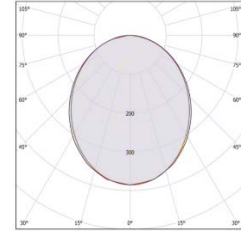

Prometrical Data:

Technical Details:

Item	Power (W)	Description	Light Output (Lm)	Dimensions (mm)
DRSG1	6	Disc Recessed Square Gear 1	750	90-120-82
DRSG2	10	Disc Recessed Square Gear 2	1250	90-120-82

Technical Options: