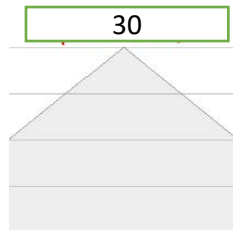

Prometrical Data:

Technical Details:

Item	Power (W)	Description	Light Output (Lm)	Dimensions (mm)
DRSG1	6	Disc Recessed Square Gear 1	750	90-120-82
DRSG2	10	Disc Recessed Square Gear 2	1250	90-120-82

Technical Options: